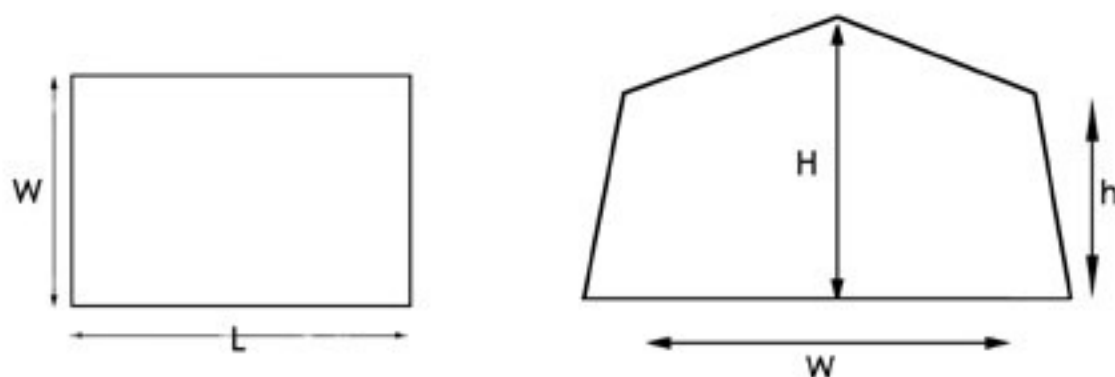

KENYA CANVAS LIMITED

P.O. Box 45688, 00100 Nairobi, KENYA - Tel: +254 20 245102 / 343262
Fax: +254 20 223045 Email: info@kenyacanvas.com Website: www.kenyacanvas.com

Marquee Universal

- ◆ This is one of the most popular modular design tent used by military.
- ◆ It can be available as double roof for added insulation and protection.
- ◆ Standardized 9' roof and wall sections enable the length of the marquee to be increased or decreased.
- ◆ Ideal for large army meetings.

Dimensions Marquee Tent	L	W	H	h
Feet	27'	19'6"	12'6"	5'4"
Meters	8.2	6.0	3.8	1.6

All Measurements are approximate, actual values may differ slightly.