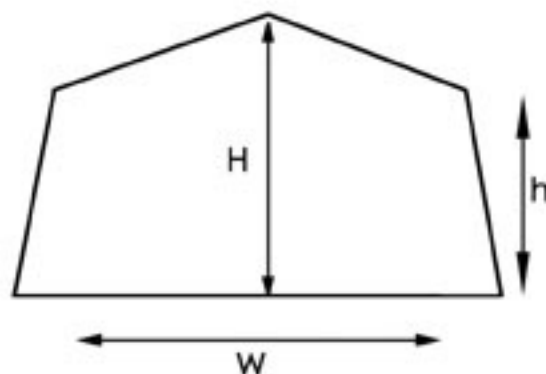

## Large Rub Hall (with windows)

- ◆ Large steel tubular frame structure, with a high apex to give better ventilation.
- ◆ The tent is made from UV stabilized PVC material.
- ◆ Has large zipped doors at the front & rear, plus netted windows & zipper storm proof flaps on either side.
- ◆ Ideal for troop meetings, hospital, conferences and class rooms.

Dimensions Rub Hall Tent	L	W	H	h
Feet	40'	20'	11'6"	7'6"
Meters	12.2	6.1	3.5	2.3

All Measurements are approximate, actual values may differ slightly.