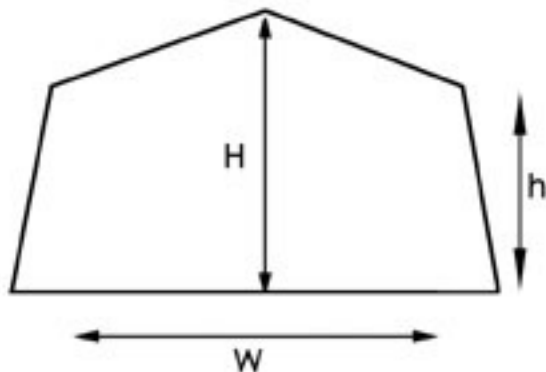

## Large Rub Hall (without windows)

- ◆ Large steel tubular frame structure, with a high apex to give better ventilation.
- ◆ The tent is made from UV stabilized PVC material.
- ◆ Has large zipped doors at the front & rear.
- ◆ Ideal for storage, troop meetings, hospital, conferences and class rooms.

Dimensions Rub Hall Tent	L	W	H	h
Feet	40'	20'	11'6"	7'6"
Meters	12.2	6.1	3.5	2.3

All Measurements are approximate, actual values may differ slightly.