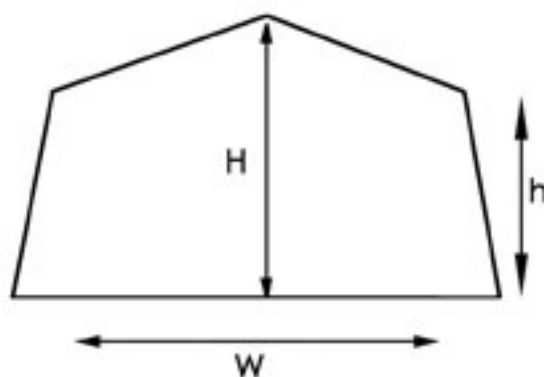

KENYA CANVAS LIMITED

P.O. Box 45688, 00100 Nairobi, KENYA - Tel: +254 20 245102 / 343262

Fax: +254 20 223045 Email: info@kenyacanvas.com Website: www.kenyacanvas.com

Thika Single Roof

- ◆ This is a freestanding tubular metal frame on which the tent rests.
- ◆ This gives the tent high stability and unobstructed floor space.
- ◆ The tent is made using heavy-duty water proof olive green canvas. Other colors can be adopted.
- ◆ Standard features include mosquito proof netting windows all round with storm proof flaps and a flysheet.
- ◆ Optionally we can increase the length of the tent to suit your needs and can also provide PVC ground sheet either stitched in or separate.

Dimensions Single Roof	L	W	H	h
Feet	20'	17'	8'6"	6'
Meters	6.1	5.2	2.6	1.8

All Measurements are approximate, actual values may differ slightly.