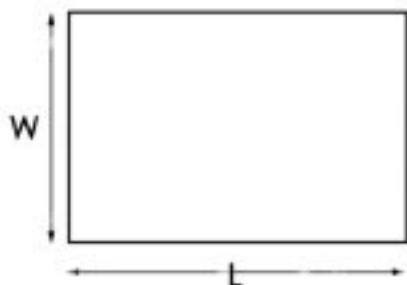

KENYA CANVAS LIMITED

P.O. Box 45688, 00100 Nairobi, KENYA - Tel: +254 20 245102 / 343262

Fax: +254 20 223045 Email: info@kenyacanvas.com Website: www.kenyacanvas.com

Thika Single Roof

- ◆ This is a freestanding tubular metal frame on which the tent rests.
- ◆ This gives the tent high stability and unobstructed floor space.
- ◆ The tent is made using heavy-duty water proof olive green canvas. Other colors can be adopted.
- ◆ Standard features include mosquito proof netting windows all round with storm proof flaps and a flysheet.
- ◆ Optionally we can increase the length of the tent to suit your needs and can also provide PVC ground sheet either stitched in or separate.

Dimensions Single Roof	L	W	H	h
Feet	20'	17'	8'6"	6'
Meters	6.1	5.2	2.6	1.8

All Measurements are approximate, actual values may differ slightly.